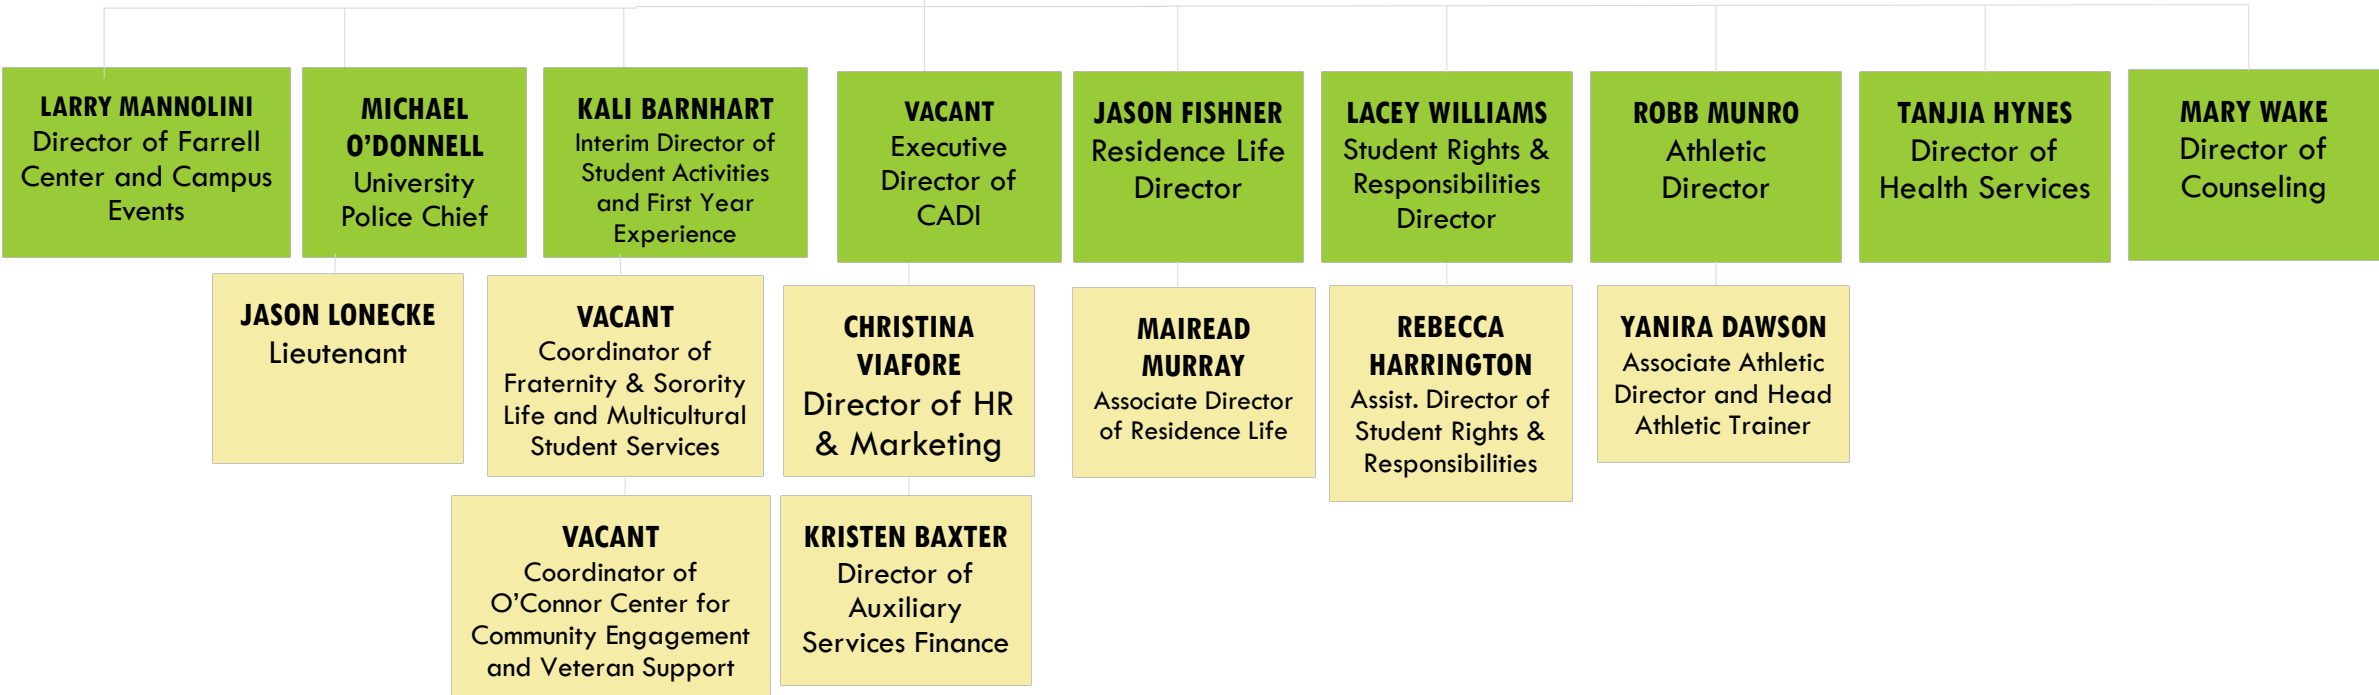

STUDENT LIFE LEADERSHIP TEAMS

SHAI BUTLER
Vice President for Student Life

ELIZABETH HOYT
Executive Assistant

■ Senior Leadership
 ■ Extended Leadership